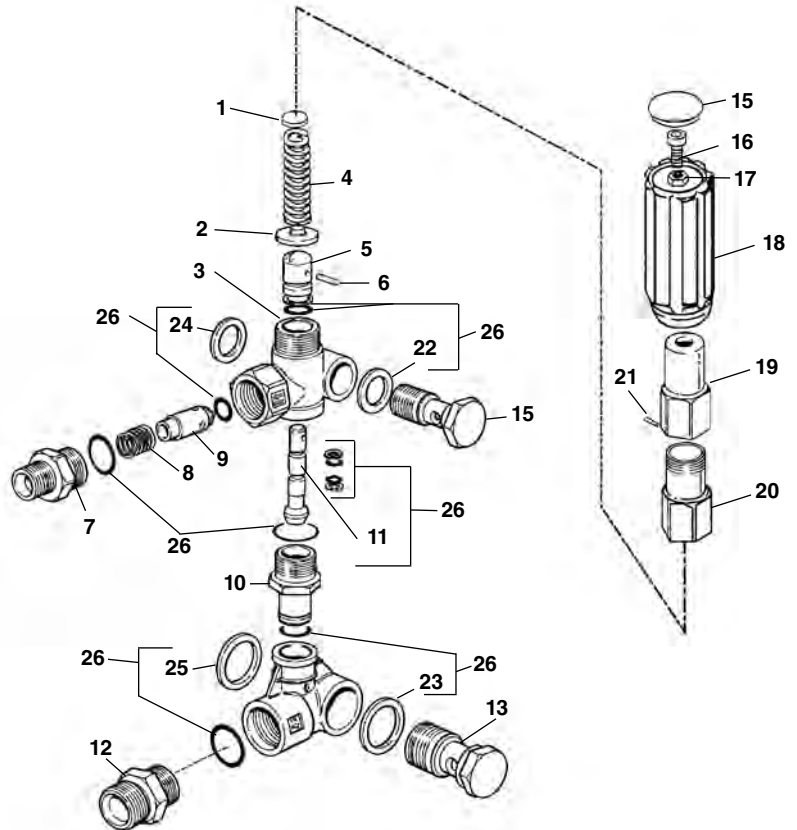

Unloader Valve - (Black Knob)

Ref. No.	Catalog No.	Description
—	65202	Unloader Valve Complete
1	85902	Plate
2	64302	Spring Button
3	64317	Body
4	85897	Spring
5	64307	Poppet
6	64312	Pin
7	64332	Outlet Poppet Retainer
8	64337	Spring
9	64342	Poppet
10	64352	By-Pass Seat
11	64347	Plunger
12	64362	Inlet Adapter
13	64372	Inlet Port Adapter
14	64327	Outlet Port Adapter
15	85892	Plug Cap
16	32270	Soc. Hd. Cap Screw 5/16" - 18 -3/4"
17	61115	Hex Nut 5/16" x 18
18	85887	Control Knob (Black)
19	85907	Cap
20	85917	Spring Guide
21	85912	Pin
22	64322	Seal Washer
23	64357	Seal Washer
24	85922	Seal Washer
25	85927	Seal Washer
26	64377	Seal Kit