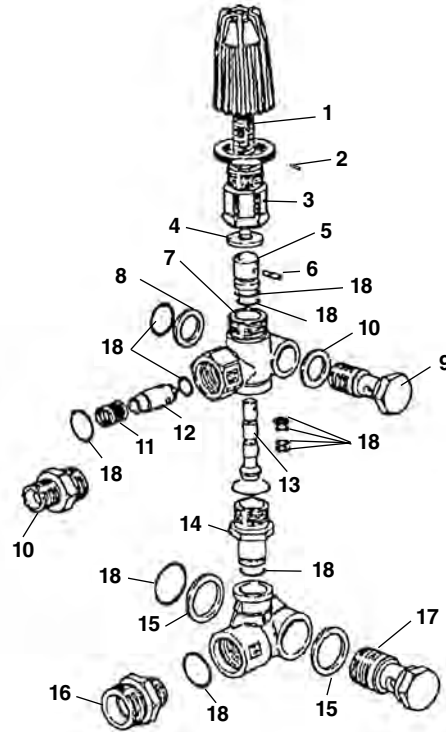

**Motor/Pump Assembly**

**NOTE: Order parts by Catalog Number Only.  
DO NOT order by Reference Number.**

Ref. No.	Catalog No.	Description	Ref. No.	Catalog No.	Description	Ref. No.	Catalog No.	Description
1	22103	Gasoline Engine, 6.5 Hp	14	41500	Spring Pin	27	43852	Spacer (4)
2	60102	Decal, Fuel Warning	15	65202	Unloader Valve Complete	28	48182	Base Plate
3	49562	Decal, Warning	16	65197	Reducer Coupling	29	49597	Hex Screw 5/16" - 18 x 2 1/4" (4)
4	65182	Decal, Pulse Actuator	17	65207	Hose Adapter	30	48187	Rubber Foot (4)
5	65177	Handle	18	48287	Filter Washer	31	65132	Pump Complete
6	60827	Hand Grip	19	65212	Output Hose	32	65187	Decal, Model No. KJ-2200
7	60380	Hex Screw 3/8" - 16 x 1 1/4" (4)	20	48117	Quick Connect (Male 48487)	33	65412	Thermal Protector
8	60080	Lock Washer 3/8" (4)	21	48197	Hose Coupler	34	66297	Key
9	65137	Pressure Gauge, KJ-2200	22	48202	Hose Coupler Nipple	35	65392	O-Ring
10	48107	Street EL, 45°	23	49582	Water Shut-off	36	85872	Adjusting Screw w/Seals
11	46375	Soc. Head Screw #6 - 32 x 5/8"	24	60230	Hex Nut 7/16" - 18 (8)	37	85882	Seals for Adjusting Screw
12	85862	Pulse Assembly, KJ-2200	25	60080	Lock Washer 3/8" (8)	—	65117	Wash Wand Nozzle (Not Shown)
13	63907	Actuator Handle	26	60060	Flat Washer 3/8" (4)	—	70902	Chemical Injector (Not Shown)

### Unloader Valve - Early Style (Red Knob)

**NOTE: Order parts by Catalog Number Only.  
DO NOT order by Reference Number.**

Ref. No.	Catalog No.	Description
1	64282	Spring
2	64292	Set Screw
3	64297	Spring Guide
4	64302	Spring Button
5	64307	Poppet
6	64312	Pin
7	64317	Valve Body
8	64322	Gasket (2)
9	64327	Outlet Port Adapter
10	64332	Poppet Retainer
11	64337	Spring
12	64342	Poppet
13	64347	Plunger
14	64352	By-Pass Spring
15	64357	Gasket
16	64362	Inlet Adapter
17	64372	Port Adapter
18	64377	Seal Kit