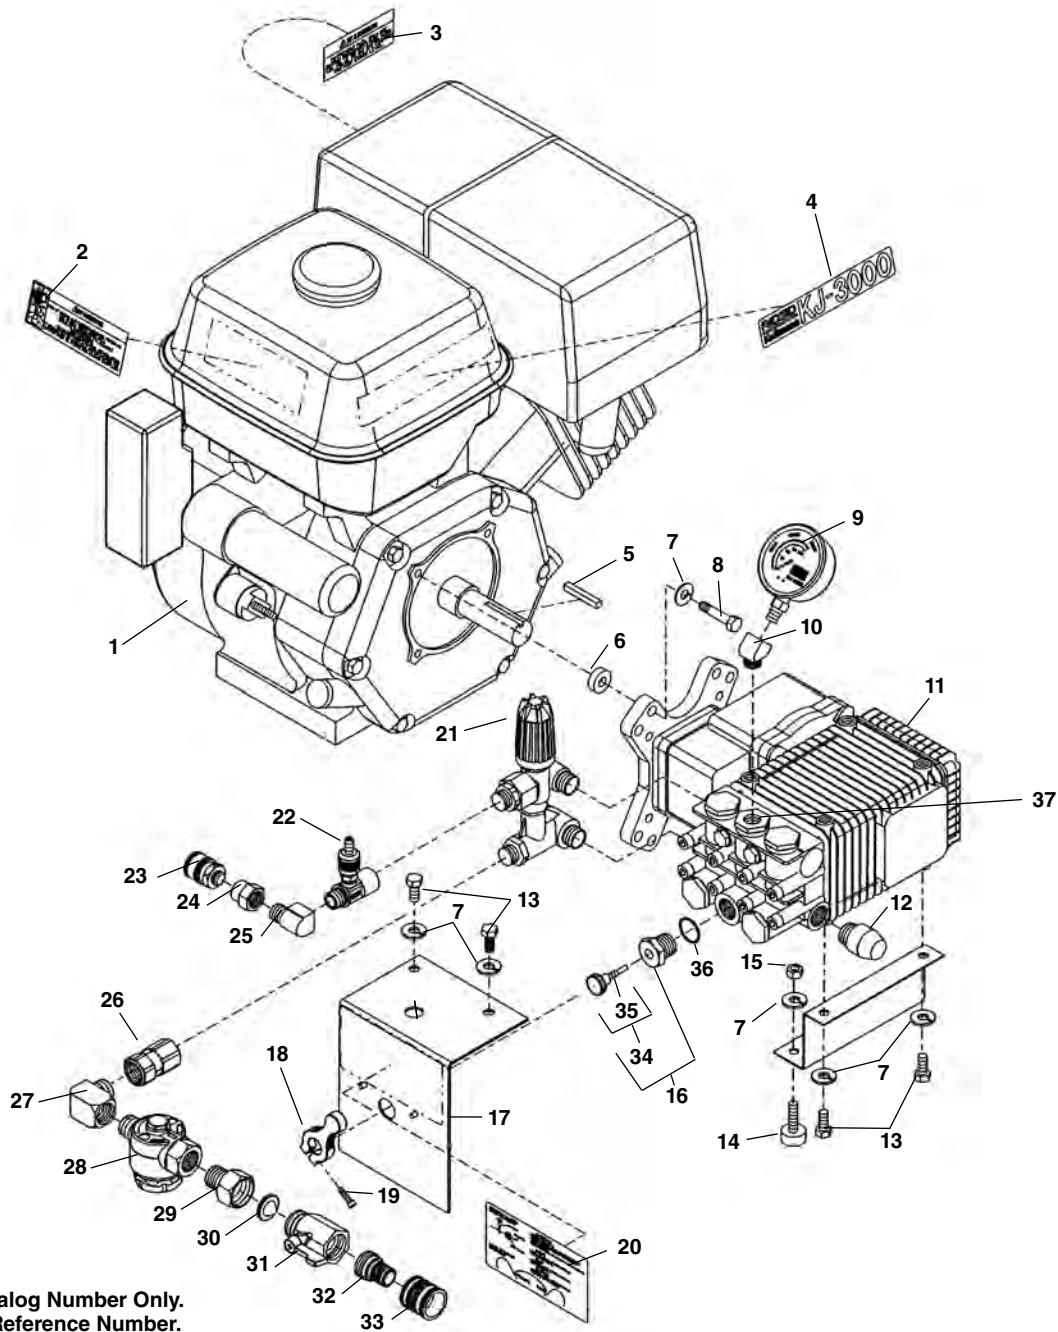

Motor/Pump Assembly

**NOTE: Order parts by Catalog Number Only.
DO NOT order by Reference Number.**

Ref. No.	Catalog No.	Description	Ref. No.	Catalog No.	Description	Ref. No.	Catalog No.	Description
1	66092	Gasoline Engine, 13 Hp Manual Start	13	66132	Hex Hd. Cap Scr., Metric M8-10 (4)	26	66867	Coupling, 1/2" NPT
	66097	Gasoline Engine, 13 Hp Electric Start	14	48187	Rubber Foot (4)	27	48147	Street EL, 90 Degree, 1/2" NPT
2	49562	Decal, Warning	15	60230	Nut (4)	28	66167	Inlet Filter
3	60102	Decal, Fuel Warning	16	46375	Pulse Actuator Assembly	29	49587	Hose Adapter w/Washer
4	66102	Decal, Model No. KJ-3000	17	66137	Panel	30	48287	Filter Washer
5	66107	Key, 1/4" x 1/4" x 1"	18	63907	Pulse Actuator Handle	31	49582	Water Shut-Off
6	66112	Spacer, Gearbox Mount	19	46375	Soc. Hd. Cap Screw, #6 - 32 x 5/8"	32	48202	Hose Coupler Nipple
7	60080	Lock Washer (8)	20	66142	Decal, Instruction	33	48197	Hose Coupler
8	75350	Hex Screw, 3/8" - 16 x 1 1/4" (4)	21	65202	Unloader Valve	34	85877	Adjusting Screw w/Seals
9	66117	Pressure Gauge, KJ-3000	22	66147	Chemical Injector	35	85882	Seals for Adjusting Screw
10	48107	Street EL, 45 Degree	23	48117	Quick Connect - Female	36	65392	O-Ring
11	66122	Pump Complete, 3000 PSI	24	66157	Reducer Adapter		65127	Wash Wand Nozzle (Not Shown)
12	65412	Thermal Relief Valve	25	66162	Street EL, 90 Degree	37	95787	Reducing Bushing