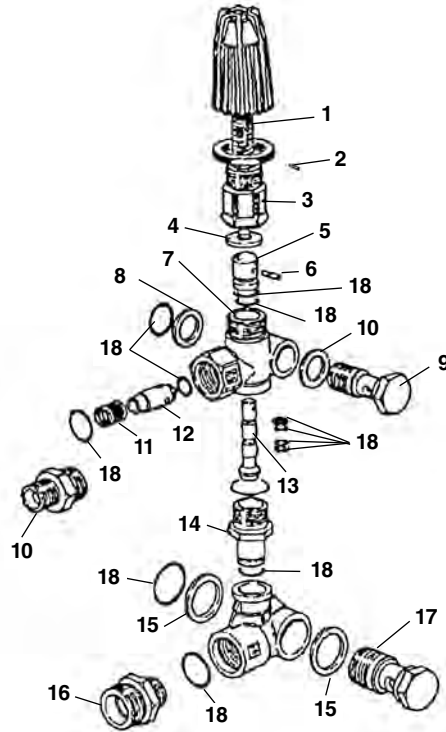

## Flow Control System

Ref. No.	Catalog No.	Description
1	48132	Dampener Hose, 18"
2	64272	Pulse Valve Cover
3	48127	Pulse Control Valve
4	63967	Decal, Pulse Instruction
5	63902	Pressure Gauge
6	63912	Hex Nipple, 3/8" NPT
7	48107	Street El, 45 Degree
8	46375	Soc Hd Screw, #6 - 32 x 5/8"
9	63907	Actuator Handle
10	41500	Spring Pin
11	65192	Pulse Assembly
12	65202	Unloader Valve Assembly
13	65197	Reducer Coupling
14	65207	Hose Adapter
15	48287	Filter Washer
16	49582	Water Shut Off
17	48202	Hose Coupler Nipple
18	48197	Hose Coupler
19	48117	Female Quick Connect, 1/4" NPT Male
20	63927	Output Hose
21	65392	O-Ring
22	85872	Adjusting Screw w/Seals
23	85882	Seals for Adjusting Screw
24	70427	Inlet Adapter, 1/2" x 1/2"
25	70432	Outlet Adapter, 3/8" x 3/8"
	65102	Wash Wand Nozzle (Not Shown)
	70897	Chemical Injector (Not Shown)

### Unloader Valve - Early Style (Red Knob)

**NOTE: Order parts by Catalog Number Only.  
DO NOT order by Reference Number.**

Ref. No.	Catalog No.	Description
1	64282	Spring
2	64292	Set Screw
3	64297	Spring Guide
4	64302	Spring Button
5	64307	Poppet
6	64312	Pin
7	64317	Valve Body
8	64322	Gasket (2)
9	64327	Outlet Port Adapter
10	64332	Poppet Retainer
11	64337	Spring
12	64342	Poppet
13	64347	Plunger
14	64352	By-Pass Spring
15	64357	Gasket
16	64362	Inlet Adapter
17	64372	Port Adapter
18	64377	Seal Kit

## Unloader Valve - Early Style (Red Knob)

**NOTE: Order parts by Catalog Number Only.  
DO NOT order by Reference Number.**

Ref. No.	Catalog No.	Description
1	64282	Spring
2	64292	Set Screw
3	64297	Spring Guide
4	64302	Spring Button
5	64307	Poppet
6	64312	Pin
7	64317	Valve Body
8	64322	Gasket (2)
9	64327	Outlet Port Adapter
10	64332	Poppet Retainer
11	64337	Spring
12	64342	Poppet
13	64347	Plunger
14	64352	By-Pass Spring
15	64357	Gasket
16	64362	Inlet Adapter
17	64372	Port Adapter
18	64377	Seal Kit