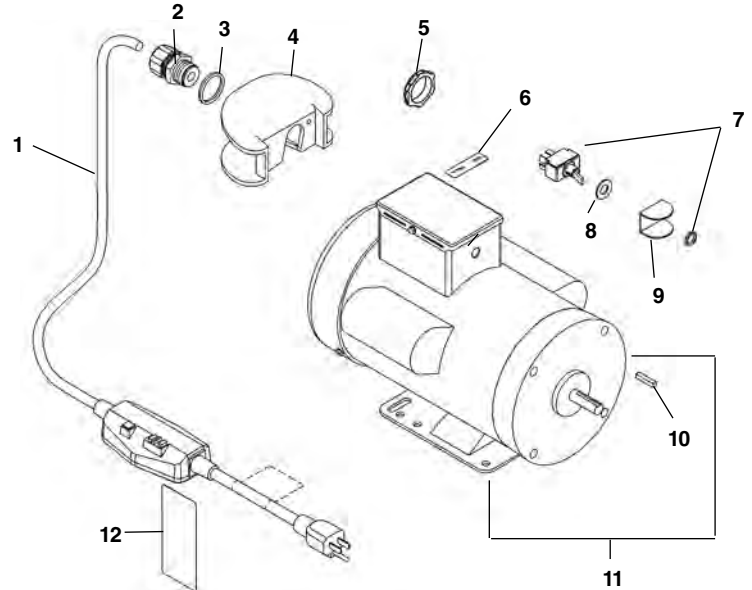

## Electrical Components

NOTE: Order parts by Catalog Number Only.  
DO NOT order by Reference Number.

Ref. No.	Catalog No.	Description
1	63922	Power Cord with GFCI
2	36732	Strain Relief
3	64037	Flat Washer
4	63937	Cord Wrap
5	48052	Strain Relief Nut
6	48087	Decal, ON/OFF
7	48057	Toggle Switch w/Fasteners
8	23512	Rubber Washer
9	61490	Switch Guard
10	47677	Key, 1/8" x 3/16" x 1"
11	63892	Motor, 115V, 1.5 HP
12	63977	Warning Tag, GFCI

## Wiring Diagram

## Flow Control System

Ref. No.	Catalog No.	Description
1	48132	Dampener Hose, 18"
2	64272	Pulse Valve Cover
3	48127	Pulse Control Valve
4	63967	Decal, Pulse Instruction
5	63902	Pressure Gauge
6	63912	Hex Nipple, 3/8" NPT
7	48107	Street El, 45 Degree
8	46375	Soc Hd Screw, #6 - 32 x 5/8"
9	63907	Actuator Handle
10	41500	Spring Pin
11	65192	Pulse Assembly
12	65202	Unloader Valve Assembly
13	65197	Reducer Coupling
14	65207	Hose Adapter
15	48287	Filter Washer
16	49582	Water Shut Off
17	48202	Hose Coupler Nipple
18	48197	Hose Coupler
19	48117	Female Quick Connect, 1/4" NPT Male
20	63927	Output Hose
21	65392	O-Ring
22	85872	Adjusting Screw w/Seals
23	85882	Seals for Adjusting Screw
24	70427	Inlet Adapter, 1/2" x 1/2"
25	70432	Outlet Adapter, 3/8" x 3/8"
	65102	Wash Wand Nozzle (Not Shown)
	70897	Chemical Injector (Not Shown)

### Unloader Valve - Early Style (Red Knob)

**NOTE: Order parts by Catalog Number Only.  
DO NOT order by Reference Number.**

Ref. No.	Catalog No.	Description
1	64282	Spring
2	64292	Set Screw
3	64297	Spring Guide
4	64302	Spring Button
5	64307	Poppet
6	64312	Pin
7	64317	Valve Body
8	64322	Gasket (2)
9	64327	Outlet Port Adapter
10	64332	Poppet Retainer
11	64337	Spring
12	64342	Poppet
13	64347	Plunger
14	64352	By-Pass Spring
15	64357	Gasket
16	64362	Inlet Adapter
17	64372	Port Adapter
18	64377	Seal Kit