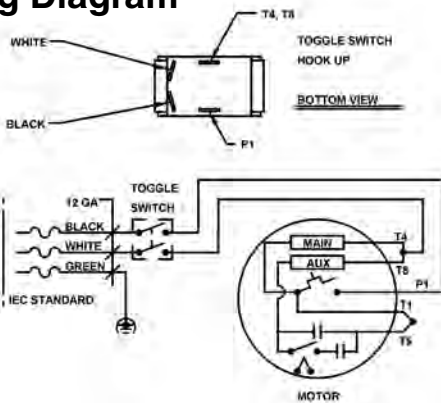

## Electrical Components

NOTE: Order parts by Catalog Number Only.  
DO NOT order by Reference Number.

Ref. No.	Catalog No.	Description
1	63922	Power Cord with GFCI
2	36732	Strain Relief
3	64037	Flat Washer
4	63937	Cord Wrap
5	48052	Strain Relief Nut
6	48087	Decal, ON/OFF
7	48057	Toggle Switch w/Fasteners
8	23512	Rubber Washer
9	61490	Switch Guard
10	47677	Key, 1/8" x 3/16" x 1"
11	63892	Motor, 115V, 1.5 HP
12	63977	Warning Tag, GFCI

## Wiring Diagram

## Flow Control System

Ref. No.	Catalog No.	Description
1	48132	Dampener Hose, 18"
2	64272	Pulse Valve Cover
3	48127	Pulse Control Valve
4	63967	Decal, Pulse Instruction
5	63902	Pressure Gauge
6	63912	Hex Nipple, 3/8" NPT
7	48107	Street El, 45 Degree
8	46375	Soc Hd Screw, #6 - 32 x 5/8"
9	63907	Actuator Handle
10	41500	Spring Pin
11	65192	Pulse Assembly
12	65202	Unloader Valve Assembly
13	65197	Reducer Coupling
14	65207	Hose Adapter
15	48287	Filter Washer
16	49582	Water Shut Off
17	48202	Hose Coupler Nipple
18	48197	Hose Coupler
19	48117	Female Quick Connect, 1/4" NPT Male
20	63927	Output Hose
21	65392	O-Ring
22	85872	Adjusting Screw w/Seals
23	85882	Seals for Adjusting Screw
24	70427	Inlet Adapter, 1/2" x 1/2"
25	70432	Outlet Adapter, 3/8" x 3/8"
	65102	Wash Wand Nozzle (Not Shown)
	70897	Chemical Injector (Not Shown)

## Unloader Valve - Early Style (Red Knob)

**NOTE: Order parts by Catalog Number Only.  
DO NOT order by Reference Number.**

Ref. No.	Catalog No.	Description
1	64282	Spring
2	64292	Set Screw
3	64297	Spring Guide
4	64302	Spring Button
5	64307	Poppet
6	64312	Pin
7	64317	Valve Body
8	64322	Gasket (2)
9	64327	Outlet Port Adapter
10	64332	Poppet Retainer
11	64337	Spring
12	64342	Poppet
13	64347	Plunger
14	64352	By-Pass Spring
15	64357	Gasket
16	64362	Inlet Adapter
17	64372	Port Adapter
18	64377	Seal Kit