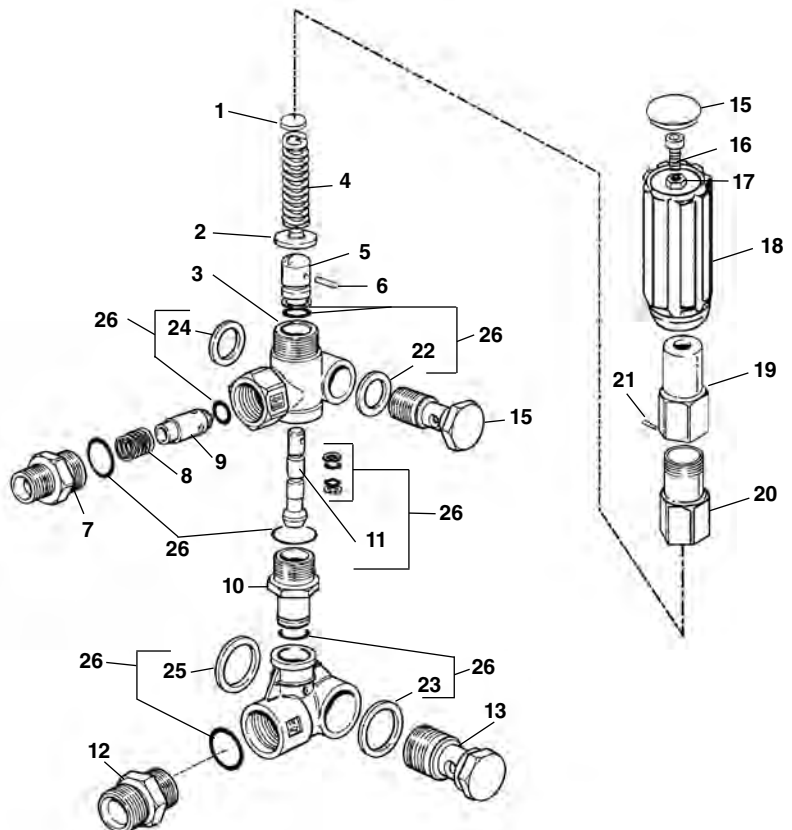

Unloader Valve - (Black Knob)

Ref. No.	Catalog No.	Description
—	65202	Unloader Valve Complete
1	85902	Plate
2	64302	Spring Button
3	64317	Body
4	85897	Spring
5	64307	Poppet
6	64312	Pin
7	64332	Outlet Poppet Retainer
8	64337	Spring
9	64342	Poppet
10	64352	By-Pass Seat
11	64347	Plunger
12	64362	Inlet Adapter
13	64372	Inlet Port Adapter
14	64327	Outlet Port Adapter
15	85892	Plug Cap
16	32270	Soc. Hd. Cap Screw $\frac{5}{16}$" - 18 -$\frac{3}{4}$"
17	61115	Hex Nut $\frac{7}{16}$" x 18
18	85887	Control Knob (Black)
19	85907	Cap
20	85917	Spring Guide
21	85912	Pin
22	64322	Seal Washer
23	64357	Seal Washer
24	85922	Seal Washer
25	85927	Seal Washer
26	64377	Seal Kit