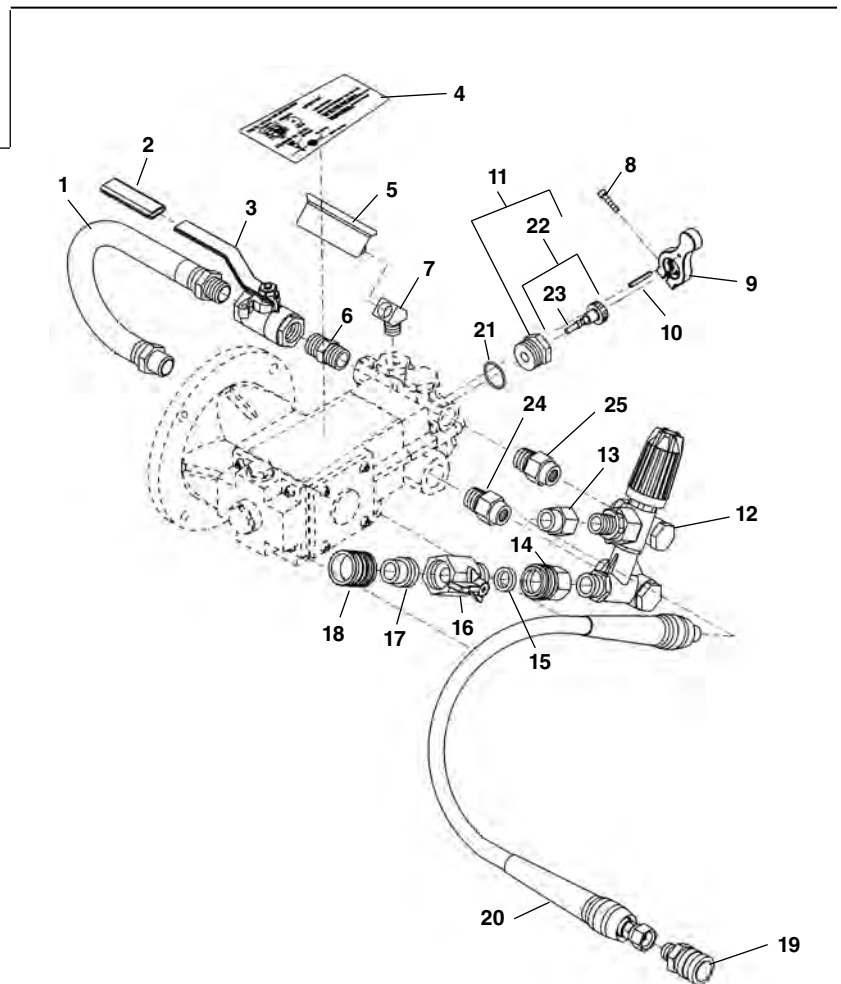

## Electrical Components

NOTE: Order parts by Catalog Number Only.  
DO NOT order by Reference Number.

Ref. No.	Catalog No.	Description
1	63922	Power Cord with GFCI
2	36732	Strain Relief
3	64037	Flat Washer
4	63937	Cord Wrap
5	48052	Strain Relief Nut
6	48087	Decal, ON/OFF
7	48057	Toggle Switch w/Fasteners
8	23512	Rubber Washer
9	61490	Switch Guard
10	47677	Key, 1/8" x 3/16" x 1"
11	63892	Motor, 115V, 1.5 HP
12	63977	Warning Tag, GFCI

## Flow Control System

Ref. No.	Catalog No.	Description
1	48132	Dampener Hose, 18"
2	64272	Pulse Valve Cover
3	48127	Pulse Control Valve
4	63967	Decal, Pulse Instruction
5	63902	Pressure Gauge
6	63912	Hex Nipple, 3/8" NPT
7	48107	Street El, 45 Degree
8	46375	Soc Hd Screw, #6 - 32 x 5/8"
9	63907	Actuator Handle
10	41500	Spring Pin
11	65192	Pulse Assembly
12	65202	Unloader Valve Assembly
13	65197	Reducer Coupling
14	65207	Hose Adapter
15	48287	Filter Washer
16	49582	Water Shut Off
17	48202	Hose Coupler Nipple
18	48197	Hose Coupler
19	48117	Female Quick Connect, 1/4" NPT Male
20	63927	Output Hose
21	65392	O-Ring
22	85872	Adjusting Screw w/Seals
23	85882	Seals for Adjusting Screw
24	70427	Inlet Adapter, 1/2" x 1/2"
25	70432	Outlet Adapter, 3/8" x 3/8"
	65102	Wash Wand Nozzle (Not Shown)
	70897	Chemical Injector (Not Shown)

### Unloader Valve - Early Style (Red Knob)

**NOTE: Order parts by Catalog Number Only.  
DO NOT order by Reference Number.**

Ref. No.	Catalog No.	Description
1	64282	Spring
2	64292	Set Screw
3	64297	Spring Guide
4	64302	Spring Button
5	64307	Poppet
6	64312	Pin
7	64317	Valve Body
8	64322	Gasket (2)
9	64327	Outlet Port Adapter
10	64332	Poppet Retainer
11	64337	Spring
12	64342	Poppet
13	64347	Plunger
14	64352	By-Pass Spring
15	64357	Gasket
16	64362	Inlet Adapter
17	64372	Port Adapter
18	64377	Seal Kit