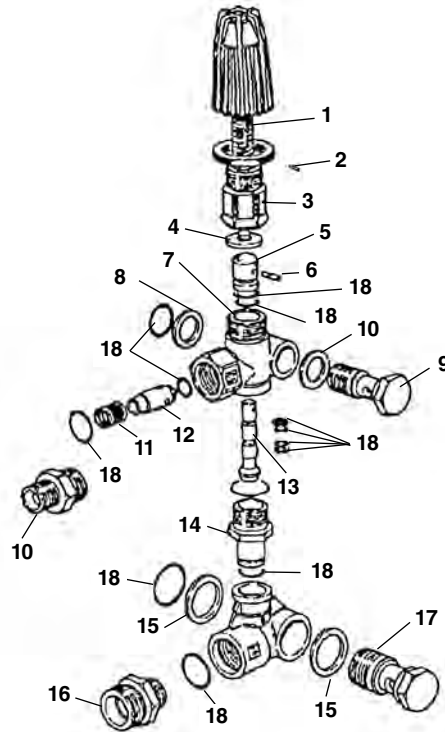

### Unloader Valve - Early Style (Red Knob)

**NOTE: Order parts by Catalog Number Only.  
DO NOT order by Reference Number.**

Ref. No.	Catalog No.	Description
1	64282	Spring
2	64292	Set Screw
3	64297	Spring Guide
4	64302	Spring Button
5	64307	Poppet
6	64312	Pin
7	64317	Valve Body
8	64322	Gasket (2)
9	64327	Outlet Port Adapter
10	64332	Poppet Retainer
11	64337	Spring
12	64342	Poppet
13	64347	Plunger
14	64352	By-Pass Spring
15	64357	Gasket
16	64362	Inlet Adapter
17	64372	Port Adapter
18	64377	Seal Kit

## Flow Control System

Ref. No.	Catalog No.	Description
1	48132	Dampener Hose, 18"
2	64272	Pulse Valve Cover
3	48127	Pulse Control Valve
4	63967	Decal, Pulse Instruction
5	63957	Pressure Gauge
6	63912	Hex Nipple, 3/8" NPT
7	48107	Street El, 45 Degree
8	46375	Soc Hd Screw, #6 - 32 x 5/8"
9	63907	Actuator Handle
10	41500	Spring Pin
11	65192	Pulse Assembly
12	65202	Unloader Valve Assembly
13	65197	Reducer Coupling
14	65207	Hose Adapter
15	48287	Filter Washer
16	49582	Water Shut Off
17	48202	Hose Coupler Nipple
18	48197	Hose Coupler
19	48117	Female Quick Connect, 1/4" NPT Male
20	63927	Output Hose
21	65392	O-Ring
22	85872	Adjusting Screw w/Seals
23	85882	Seals for Adjusting Screw
24	70427	Inlet Adapter, 1/2" x 1/2"
25	70432	Outlet Adapter, 3/8" x 3/8"
	65102	Wash Wand Nozzle (Not Shown)
	70897	Chemical Injector (Not Shown)

## Unloader Valve - Early Style (Red Knob)

**NOTE: Order parts by Catalog Number Only.  
DO NOT order by Reference Number.**

Ref. No.	Catalog No.	Description
1	64282	Spring
2	64292	Set Screw
3	64297	Spring Guide
4	64302	Spring Button
5	64307	Poppet
6	64312	Pin
7	64317	Valve Body
8	64322	Gasket (2)
9	64327	Outlet Port Adapter
10	64332	Poppet Retainer
11	64337	Spring
12	64342	Poppet
13	64347	Plunger
14	64352	By-Pass Spring
15	64357	Gasket
16	64362	Inlet Adapter
17	64372	Port Adapter
18	64377	Seal Kit