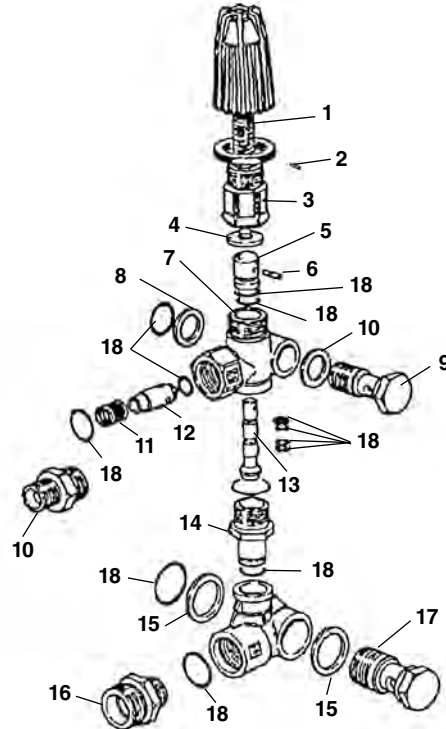

### Unloader Valve - Early Style (Red Knob)

**NOTE: Order parts by Catalog Number Only.  
DO NOT order by Reference Number.**

Ref. No.	Catalog No.	Description
1	64282	Spring
2	64292	Set Screw
3	64297	Spring Guide
4	64302	Spring Button
5	64307	Poppet
6	64312	Pin
7	64317	Valve Body
8	64322	Gasket (2)
9	64327	Outlet Port Adapter
10	64332	Poppet Retainer
11	64337	Spring
12	64342	Poppet
13	64347	Plunger
14	64352	By-Pass Spring
15	64357	Gasket
16	64362	Inlet Adapter
17	64372	Port Adapter
18	64377	Seal Kit

### Unloader Valve - (Black Knob)

Ref. No.	Catalog No.	Description
—	65202	Unloader Valve Complete
1	85902	Plate
2	64302	Spring Button
3	64317	Body
4	85897	Spring
5	64307	Poppet
6	64312	Pin
7	64332	Outlet Poppet Retainer
8	64337	Spring
9	64342	Poppet
10	64352	By-Pass Seat
11	64347	Plunger
12	64362	Inlet Adapter
13	64372	Inlet Port Adapter
14	64327	Outlet Port Adapter
15	85892	Plug Cap
16	32270	Soc. Hd. Cap Screw 5/16" - 18 -3/4"
17	61115	Hex Nut 5/16" x 18
18	85887	Control Knob (Black)
19	85907	Cap
20	85917	Spring Guide
21	85912	Pin
22	64322	Seal Washer
23	64357	Seal Washer
24	85922	Seal Washer
25	85927	Seal Washer
26	64377	Seal Kit

## Unloader Valve - Early Style (Red Knob)

**NOTE: Order parts by Catalog Number Only.  
DO NOT order by Reference Number.**

Ref. No.	Catalog No.	Description
1	64282	Spring
2	64292	Set Screw
3	64297	Spring Guide
4	64302	Spring Button
5	64307	Poppet
6	64312	Pin
7	64317	Valve Body
8	64322	Gasket (2)
9	64327	Outlet Port Adapter
10	64332	Poppet Retainer
11	64337	Spring
12	64342	Poppet
13	64347	Plunger
14	64352	By-Pass Spring
15	64357	Gasket
16	64362	Inlet Adapter
17	64372	Port Adapter
18	64377	Seal Kit