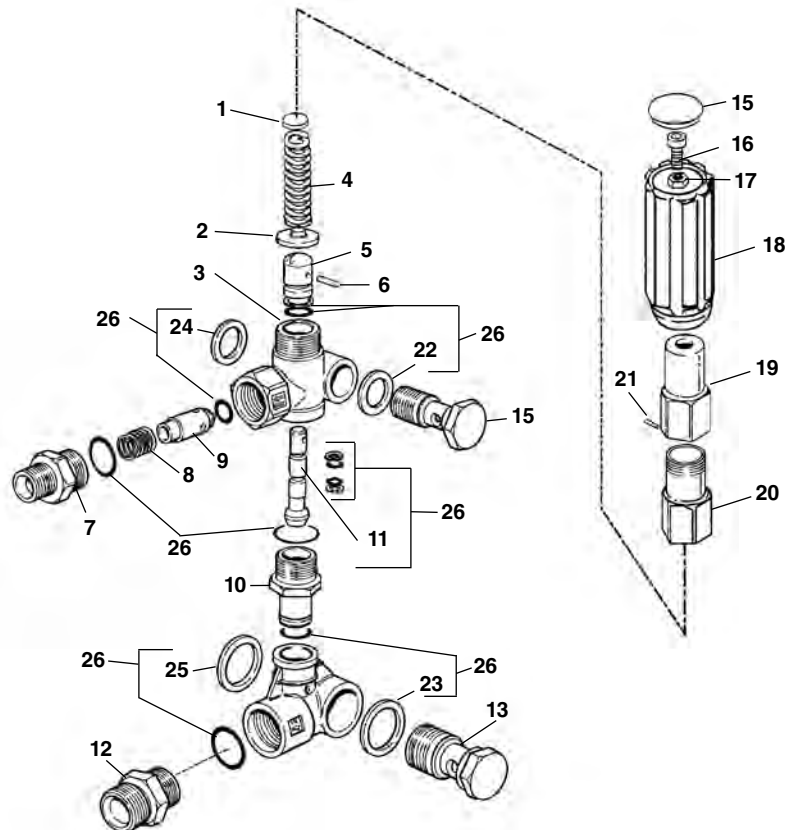

Unloader Valve - (Black Knob)

Ref. No.	Catalog No.	Description
—	65202	Unloader Valve Complete
1	85902	Plate
2	64302	Spring Button
3	64317	Body
4	85897	Spring
5	64307	Poppet
6	64312	Pin
7	64332	Outlet Poppet Retainer
8	64337	Spring
9	64342	Poppet
10	64352	By-Pass Seat
11	64347	Plunger
12	64362	Inlet Adapter
13	64372	Inlet Port Adapter
14	64327	Outlet Port Adapter
15	85892	Plug Cap
16	32270	Soc. Hd. Cap Screw 5/16" - 18 -3/4"
17	61115	Hex Nut 5/16" x 18
18	85887	Control Knob (Black)
19	85907	Cap
20	85917	Spring Guide
21	85912	Pin
22	64322	Seal Washer
23	64357	Seal Washer
24	85922	Seal Washer
25	85927	Seal Washer
26	64377	Seal Kit