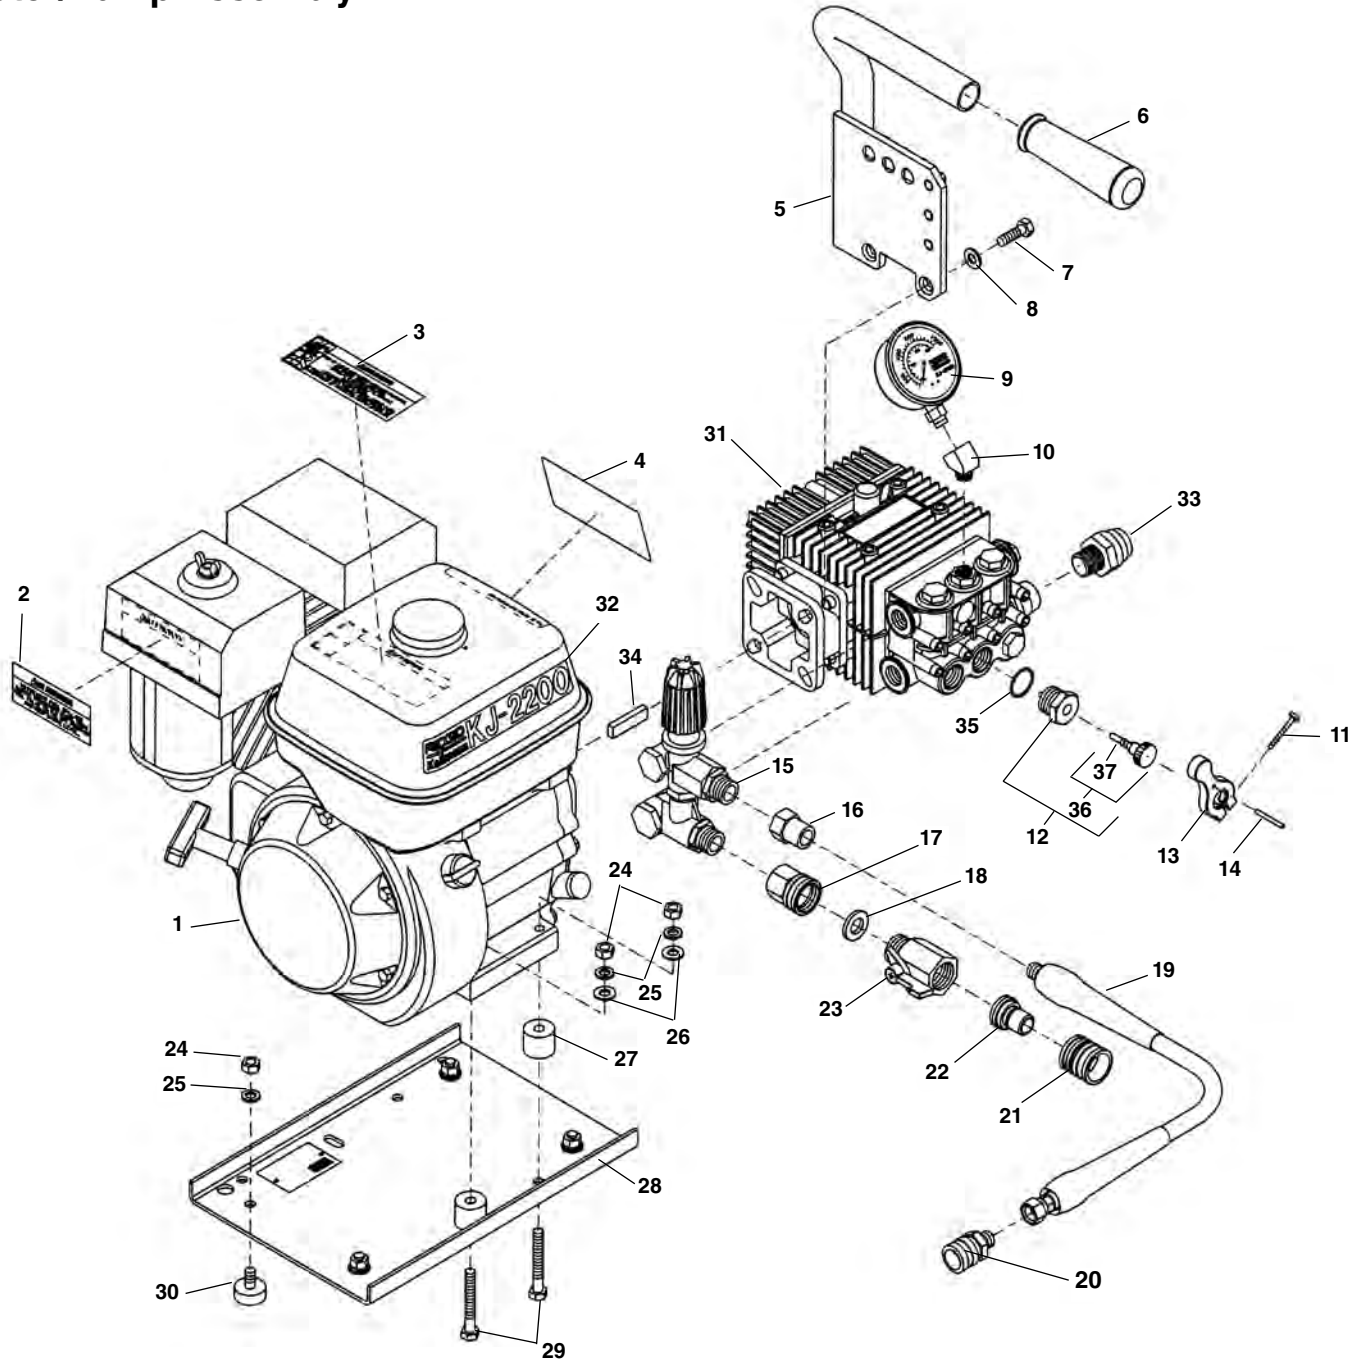

Motor/Pump Assembly

**NOTE: Order parts by Catalog Number Only.
DO NOT order by Reference Number.**

Ref. No.	Catalog No.	Description	Ref. No.	Catalog No.	Description	Ref. No.	Catalog No.	Description
1	22103	Gasoline Engine, 6.5 Hp	14	41500	Spring Pin	27	43852	Spacer (4)
2	60102	Decal, Fuel Warning	15	65202	Unloader Valve Complete	28	48182	Base Plate
3	49562	Decal, Warning	16	65197	Reducer Coupling	29	49597	Hex Screw 5/16" - 18 x 2 1/4" (4)
4	65182	Decal, Pulse Actuator	17	65207	Hose Adapter	30	48187	Rubber Foot (4)
5	65177	Handle	18	48287	Filter Washer	31	65132	Pump Complete
6	60827	Hand Grip	19	65212	Output Hose	32	65187	Decal, Model No. KJ-2200
7	60380	Hex Screw 3/8" - 16 x 1 1/4" (4)	20	48117	Quick Connect (Male 48487)	33	65412	Thermal Protector
8	60080	Lock Washer 3/8" (4)	21	48197	Hose Coupler	34	66297	Key
9	65137	Pressure Gauge, KJ-2200	22	48202	Hose Coupler Nipple	35	65392	O-Ring
10	48107	Street EL, 45°	23	49582	Water Shut-off	36	85872	Adjusting Screw w/Seals
11	46375	Soc. Head Screw #6 - 32 x 5/8"	24	60230	Hex Nut 7/16" - 18 (8)	37	85882	Seals for Adjusting Screw
12	85862	Pulse Assembly, KJ-2200	25	60080	Lock Washer 3/8" (8)	—	65117	Wash Wand Nozzle (Not Shown)
13	63907	Actuator Handle	26	60060	Flat Washer 3/8" (4)	—	70902	Chemical Injector (Not Shown)