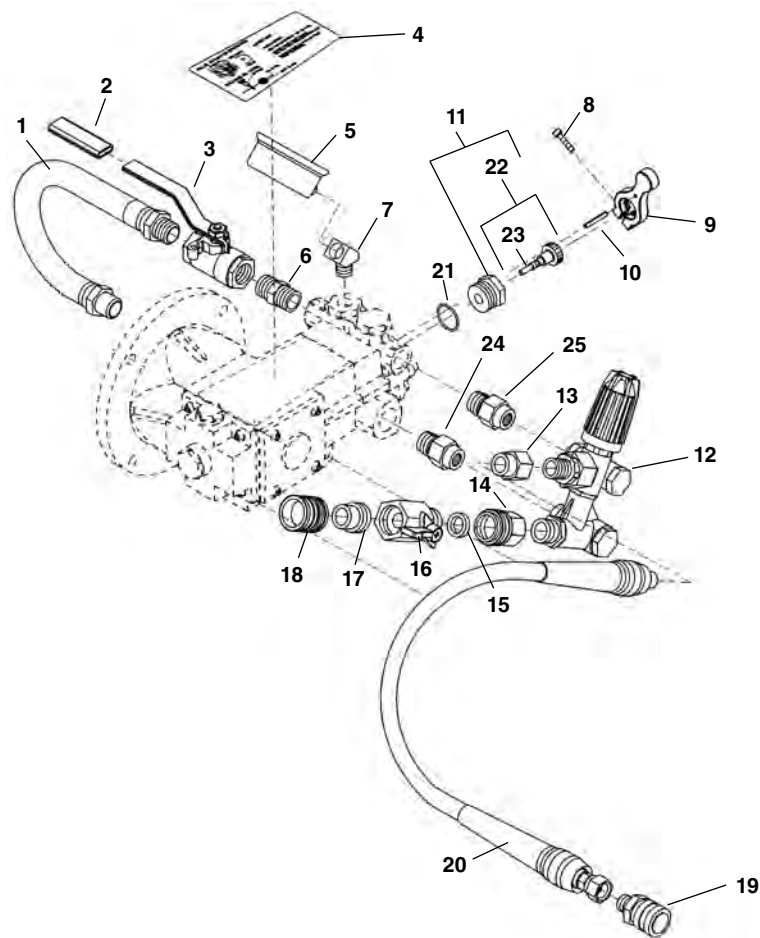

Flow Control System

Ref. No.	Catalog No.	Description
1	48132	Dampener Hose, 18"
2	64272	Pulse Valve Cover
3	48127	Pulse Control Valve
4	63967	Decal, Pulse Instruction
5	63957	Pressure Gauge
6	63912	Hex Nipple, 3/8" NPT
7	48107	Street El, 45 Degree
8	46375	Soc Hd Screw, #6 - 32 x 5/8"
9	63907	Actuator Handle
10	41500	Spring Pin
11	65192	Pulse Assembly
12	65202	Unloader Valve Assembly
13	65197	Reducer Coupling
14	65207	Hose Adapter
15	48287	Filter Washer
16	49582	Water Shut Off
17	48202	Hose Coupler Nipple
18	48197	Hose Coupler
19	48117	Female Quick Connect, 1/4" NPT Male
20	63927	Output Hose
21	65392	O-Ring
22	85872	Adjusting Screw w/Seals
23	85882	Seals for Adjusting Screw
24	70427	Inlet Adapter, 1/2" x 1/2"
25	70432	Outlet Adapter, 3/8" x 3/8"
	65102	Wash Wand Nozzle (Not Shown)
	70897	Chemical Injector (Not Shown)